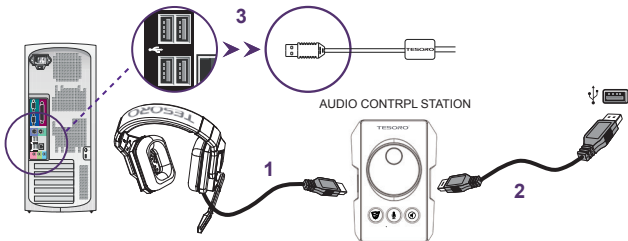

Welcome to TESORO World

Congratulations on purchasing your very own TESORO KUVÉη Pro™ Real 5.1 surround sound Gaming Headset - a gaming Headset engineered to suit the needs of every gamer. We hope TESORO KUVÉη Pro™ headset optimize your gaming experience to maximum and give you additional advantage in the field of battle!

TESORO KUVÉη Pro™

Real 5.1 Surround Sound Gaming Headset Quick Start Guide

Package Contents

- TESORO KUVÉη Pro™ Gaming Headset x1
- Channel Sound Control Station x1
- 2m USB Braided cable x1
- TESORO KUVÉη Pro™ Quick Start Guide x1
- TESORO Products Brochure x1

NOTICE: The quick start guide contains registration code and worldwide warranty card. You can find them on the last page; please keep it for after sale service.

System Requirements

- PC system with built-in at least (1)*USB
- Windows® XP / Vista / 7 / 8 / 8.1

Hardware Installation

1. Connect TESORO KUVÉη Pro™ headset HDML cable to Audio Control Station
2. Connect mini USB cable to Audio Control Station
3. Plug in the USB cable to USB port in the PC