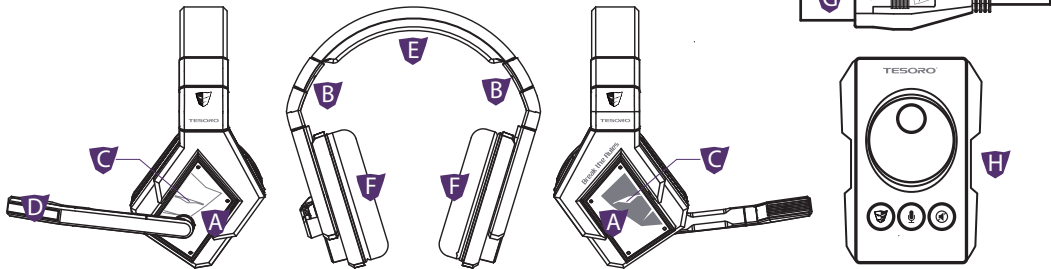

TESORO®

***KUVEN*** *PRO*  
*REAL 5.1 GAMING HEADSET*

Quick Start Guide

## Key Features

- A TESORO stylish aluminum metal plate
- B Adjustable head band with TESORO embroidery logo
- C TESORO eyes purple LED illumination and microphone on/off indicator
- D Bendable Noise canceling microphone
- E Comfortable memory sponge head pad with leather finishing
- F Real protein ear-cup cushion with memory sponge
- G 1.35m+2m braided cable with gold-plated USB connector
- H Control Station functions: - Full channel switch button - Instant microphone on/off - Instant speaker on/off - Control wheel for channel volume up/down.